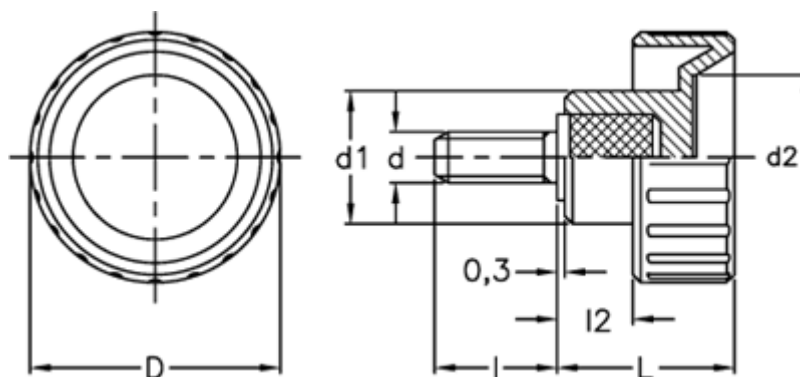

# Data Sheet

Article number: 2302006356  
Description: E+G Fluted grip knob  
BT.16 p-M4x16

## Measures

d = 4  
d1 = 11  
d2 = 9  
d 6g = M4  
l = 16  
L = 13.0  
l2 = 5.0